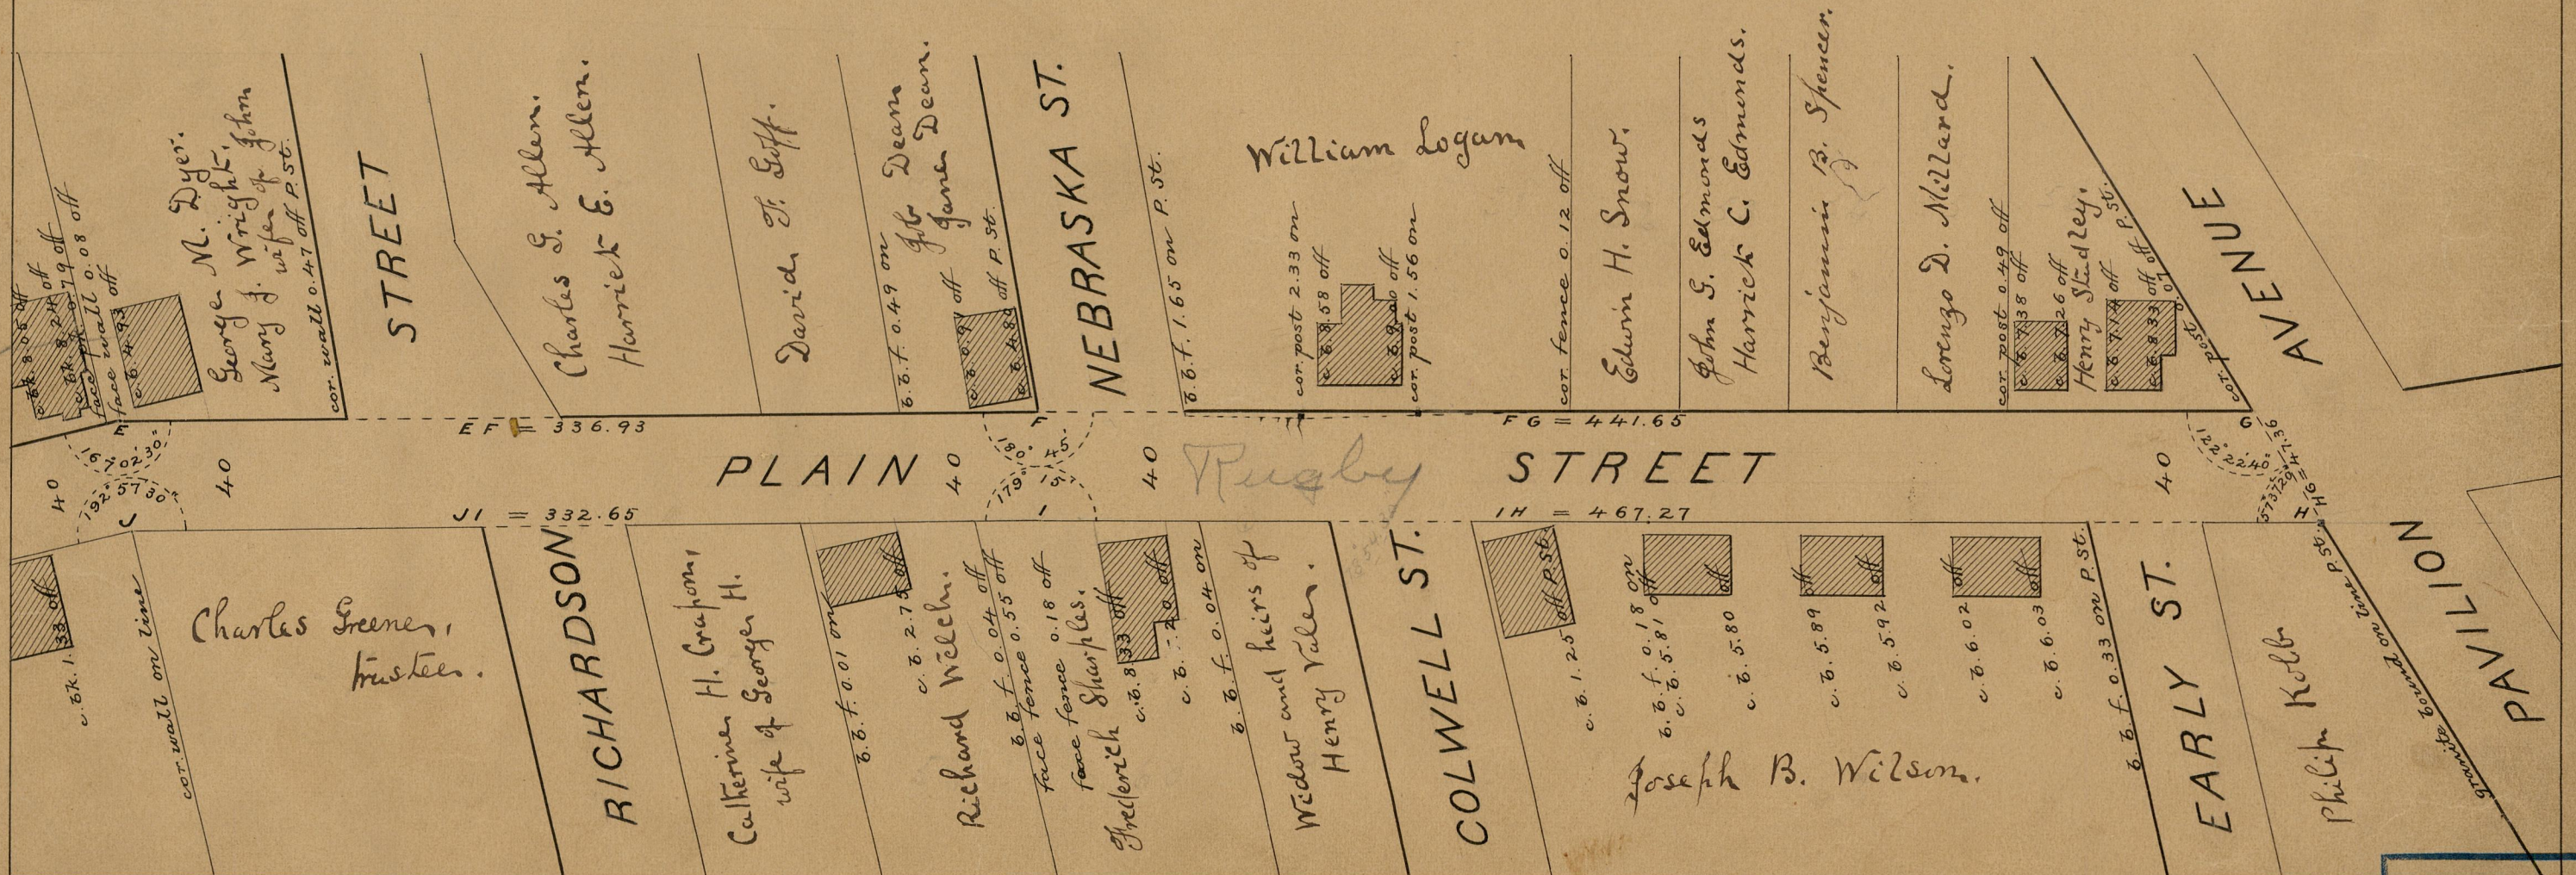

July 5, 1883

013978

PLAT OF

PLAIN STREET

FROM POTTER'S AVE. TO PAVILION AVE.

IN FOUR SHEETS

SCALE 60 FEET PER INCH.

Providence R. I.
This plat accompanies
our report of this date.

Changed to Rugby Street.

Mar. 15, 1894

607.54	200.80
205.27	322.65
336.93	467.27
441.65	327.35
327.35	
327.35	
441.65	
205.27	
607.54	

OFFICE No. 9662
 DRAWER 83
 SHEET A-96